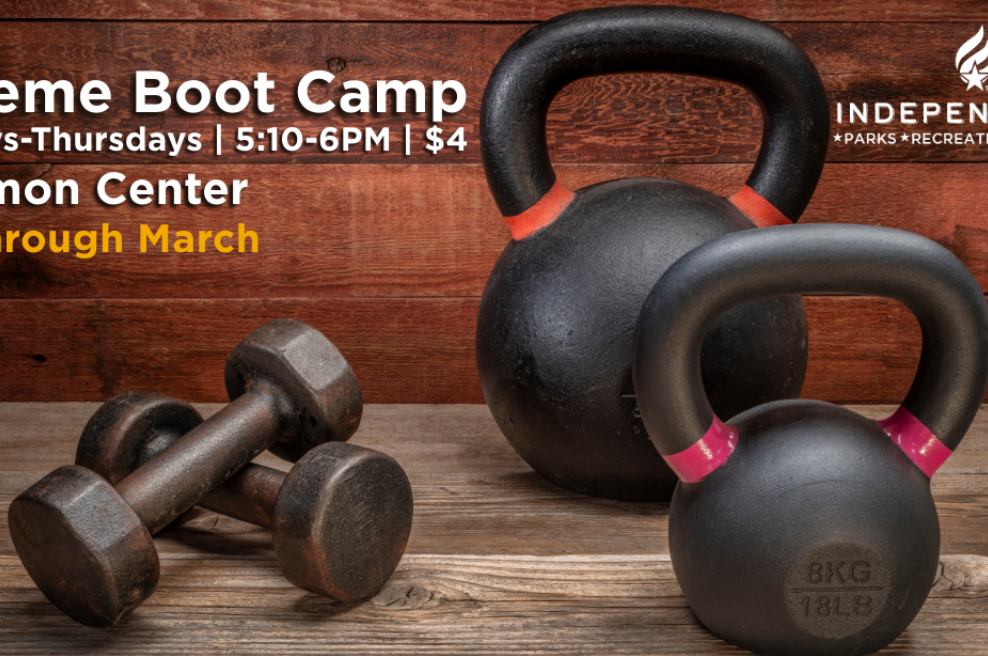

Silver Sneakers Yoga

Mondays 10-10:45AM Wednesdays 1:45-2:30PM

Now through March

Truman Memorial Building

INDEPENDENCE
*PARKS *RECREATION *TOURISM*

NOON YOGA

Mon/Wed/Fri | 12-12:45PM | $4
Now through March

Sermon Center

INDEPENDENCE
*PARKS *RECREATION *TOURISM*

Extreme Boot Camp

Tuesdays-Thursdays | 5:10-6PM | $4

Sermon Center

Now through March

INDEPENDENCE
*PARKS *RECREATION *TOURISM*